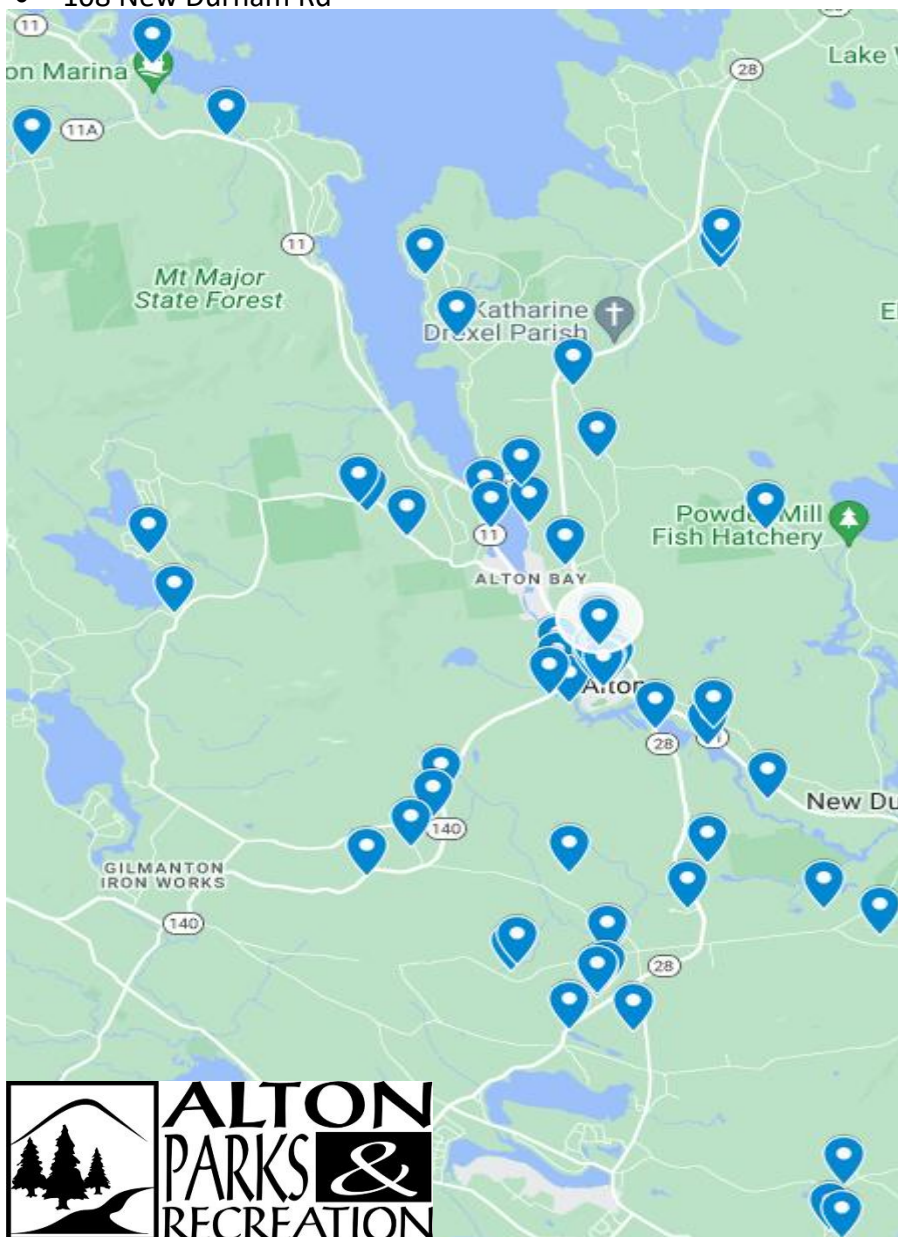

# 2023 ALTON TOWN WIDE YARD SALE MAP

- 5 Lamprey Ledge Rd
- 31 Reed Rd
- 93 Rte 11-D
- 186 Mt Major Hwy
- 141 Spring St
- 99 Alton Mountain Rd
- 37 High Point Dr
- 233 Alton Mountain Rd
- 6 Bonny Dr
- 303 Places Mill Rd
- 69 Bay Hill Rd
- 138 East Side Dr
- 4 Dan Kelley Dr
- 65 Trask Side Rd
- 264 Trask Side Rd
- 218 Gilman's Corner Rd
- 344 Drew Hill Rd
- 675 Old Wolfeboro Rd
- 507 Old Wolfeboro Rd
- 346 Powder Mill Rd
- 65 Old Wolfeboro Rd
- **7 Pearson Rd**
- 48 Letter S Rd
- 17 Riverside Dr
- 20 Star Ln
- 122 Frank C Gilman Hwy
- 432 Frank C Gilman Hwy
- 463 Halls Hill Rd
- 47 Horne Rd
- 725 Frank C Gilman Hwy
- 27 Frank C Gilman Hwy
- 8 Mooney St
- 129 Main St
- 5 Monument Sq
- 100 Main St
- 18 School St
- 24 School St
- 65 Suncook Valley Rd
- 4 Franklin Wy
- 53 Mallard Dr
- 26 Abednego Rd
- 249 Coffin Brook Rd
- 408 Stockbridge Corner Rd
- 407 Stockbridge Corner Rd

- 201 Stockbridge Corner Rd
- 215 Stockbridge Corner Rd
- 67 Linwood Dr
- 86 Linwood Dr
- 88 Linwood Dr
- 17 Prospect Mountain Rd
- 180 Ham Woods Rd
- 20 Lockes Corner Rd
- 93 Lockes Corner Rd
- 101 Lockes Corner Rd
- 450 Muchado Hill Rd
- 87 Valley Rd
- 66 Kent Locke Cir
- 48 Heron Point Rd
- 108 New Durham Rd

**7 Pearson Road**

**Don't miss this stop!**

**Free Clothes, Yard  
Sale Maps, and  
Parks & Recreation  
Information Booth!**

The event was coordinated to promote community spirit! We wish you the best of luck and hope you enjoy your day out in the Town of Alton!

*You can also access the interactive map through Google Maps via your smartphone by using this QR code.*